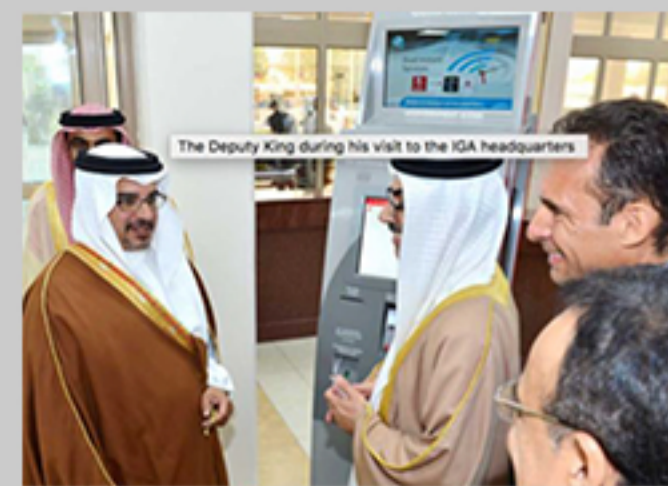

no: **1** Ad Screens in Bahrain

15 Gov't Entities

38 Comm Entities

YOUR AD WILL BE PLACED HERE

173 Screens

> 90,000 monthly Transactions

> 1 million monthly Visitors

TAM electronic payment devices are distributed through the following entities:

	VENUE	#SCREENS
	GENERAL DIRECTORATE OF TRAFFIC	26
	ELECTRICITY & WATER AUTHORITY	6
	MINISTRY OF JUSTICE	10
	BAHRAIN INT'L AIRPORT	2
	LMRA	1
	POST OFFICE	4
	BAHRAIN INVESTORS CENTER	1

	VENUE	#SCREENS
	BAHRAIN POLYTECHNIC	1
	BAHRAIN DEFENSE HOSPITAL	1
	CENTRAL INFORMATICS ORGANISATION	1
	GENERAL DIRECTORATE OF NATIONALITY	1
	SOCIAL INSURANCE ORGANIZATION	1
	KING FAHAD CAUSEWAY	1
	KING HAMAD UNIVERSITY HOSPITAL	1